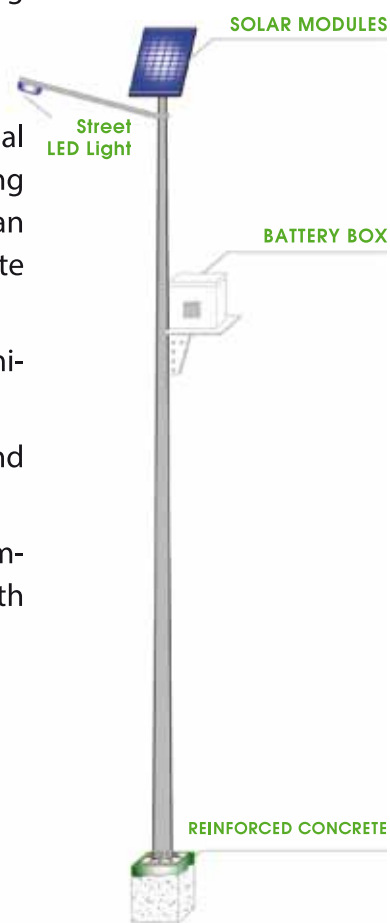

LitWay™

Street lighting PV Solar System Sets you Free Grid Dependency

While conventional grid connected street lighting systems require onerous installation processes coupled with costly infrastructures, **LitWay™** is characterized by hassle free installation procedures, where you can have a system up and running in just few hours.

LitWay™ Systems provide sustainable illumination all night long.

LitWay™ Street Lighting systems are specially designed to provide essential Lighting For roads streets sidewalks pathways gardens yards fences and parking lots, thus providing essential safety and security during night time. The system can also power surveillance cameras and electronic gates of farms and remote protected areas.

LitWay™ defies concerns on power failure at times where street and Pathway illumination is crucial for protecting lives and properties.

LitWay™ provides "Install & Forget" peace of mind from costly installation and difficult operation.

LitWay™ uses top end modules, batteries and controllers that are crucial for seamless and sustainable operation 24/7 and are free from any cabling, wiring, earth moving, or other installation hassles.

Applications

- Highways
- Farm Pathways
- Gates of farms and Residential compounds
- Gardens & Backyards
- Streets
- Tourist Village

Plot 71, Sixth Industrial Area, 6th of October City, Egypt.

Tel.: +20 (2) 38 243 290 **Fax:** +20 (2) 38 243 147

E-mail : Info@OneraSystems.com

www.OneraSystems.com

f OneraSystems